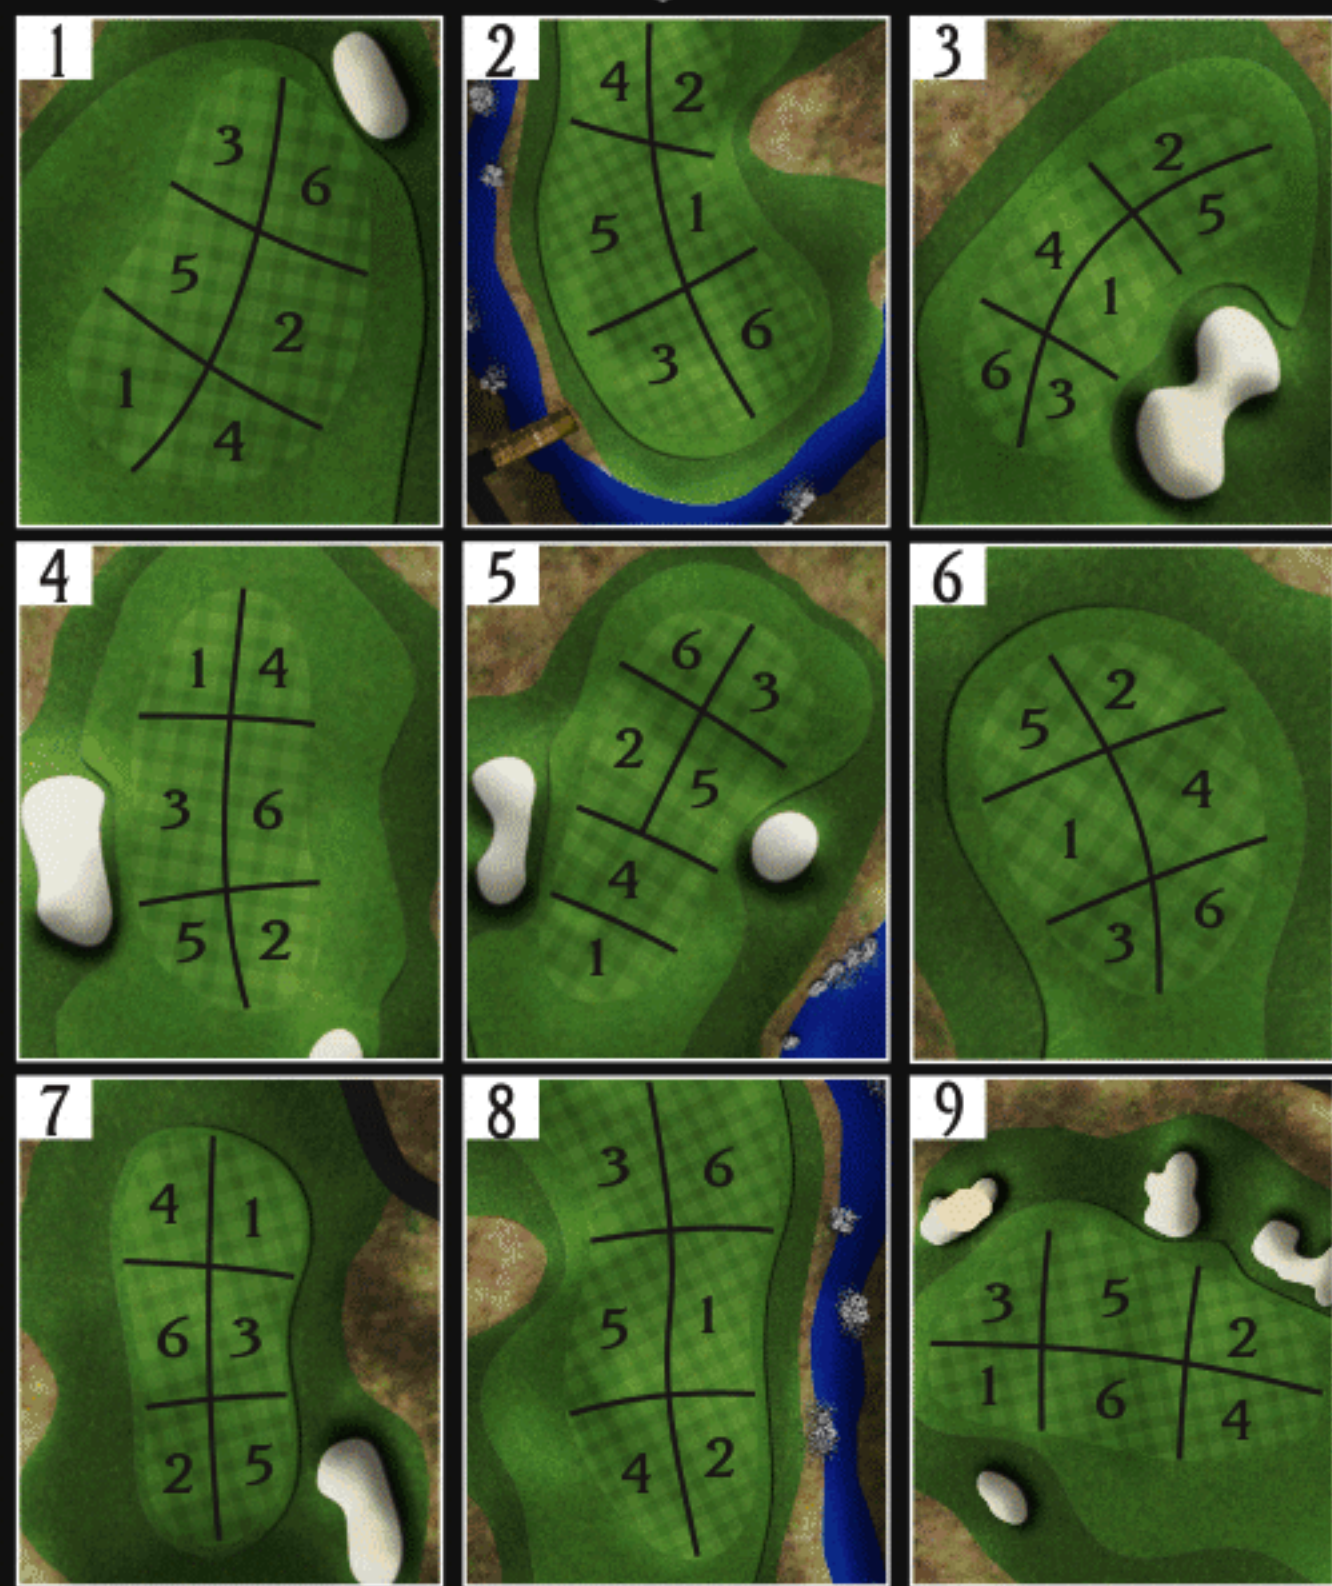

TODAY'S PIN PLACEMENT

TODAY'S PIN PLACEMENT

HOLE	1	2	3	4	5	6	7	8	9	OUT
BLACK	443	160	201	120	152	145	102	165	174	1665
WHITE	414	143	178	103	146	129	86	134	161	1494
YELLOW	292	119	143	81	105	115	70	106	93	1124

HOLE	10	11	12	13	14	15	16	17	18	IN	TOTAL
BLACK	146	211	164	165	187	151	156	171	393	1743	3408
WHITE	115	189	142	125	170	132	144	155	367	1539	3033
YELLOW	100	173	89	94	155	96	65	142	325	1239	2363

HCP 1 3 5 17 7 13 15 11 9 OUT

PAR 4 3 3 3 3 3 3 3 3 28

HCP 18 2 8 16 14 12 4 10 6 IN TOTAL HCP NET

INITIALS											

PAR 3 3 3 3 3 3 3 3 4 28 56

RCGA RULES GOVERN ALL PLAY

Players in golf carts must stay on the cart paths at all times.
 Proper golf attire is required at all times.
 Please replace divots, repair ball marks and rake bunkers.

RESTAURANT

NINE18

905-500-0918

SCORER

DATE

ATTESTED