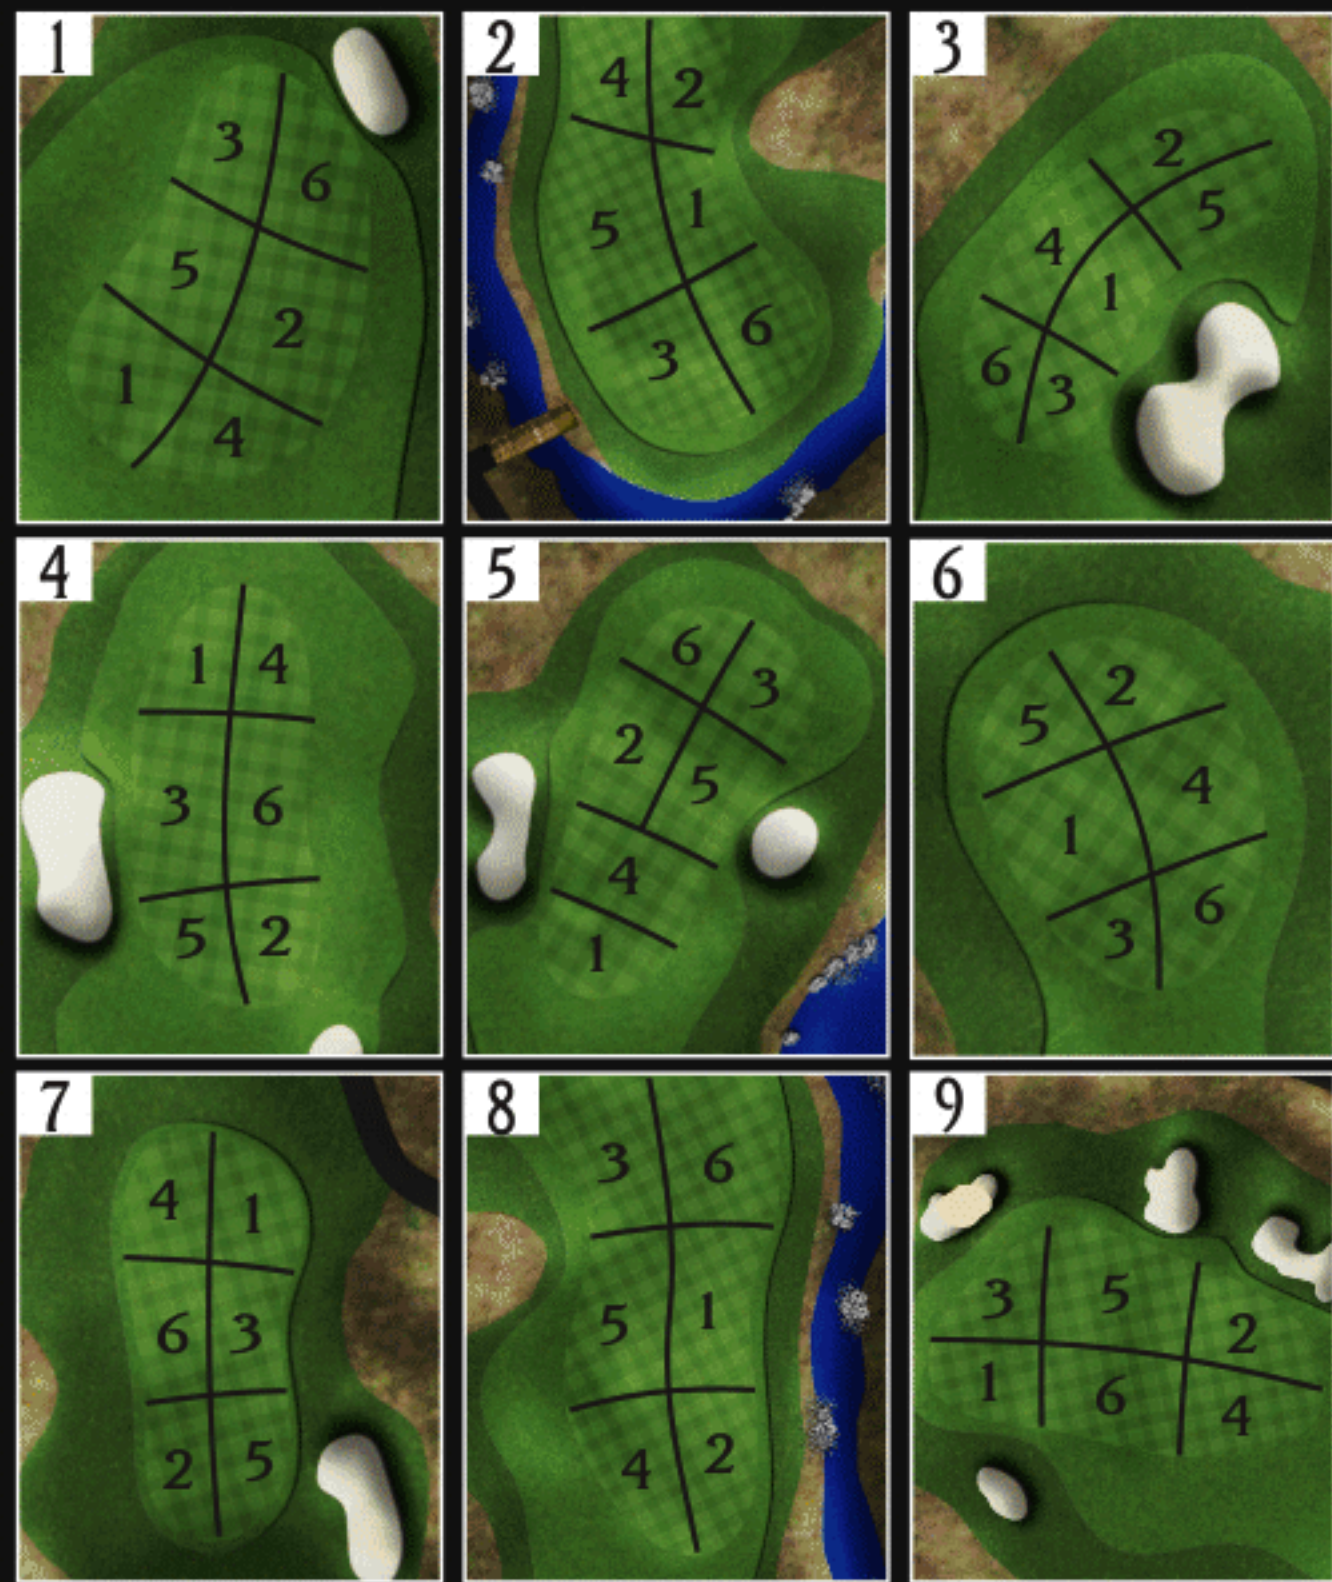

TODAY'S PIN PLACEMENT

TODAY'S PIN PLACEMENT

HOLE	1	2	3	4	5	6	7	8	9	OUT
BLACK	443	160	201	120	152	145	102	165	174	1665
WHITE	414	143	178	103	146	129	86	134	161	1494
YELLOW	292	119	143	81	105	115	70	106	93	1124

HCP 1 3 5 17 7 13 15 11 9 OUT

PAR 4 3 3 3 3 3 3 3 3 28

RCGA RULES GOVERN ALL PLAY

Players in golf carts must stay on the cart paths at all times.
Proper golf attire is required at all times.
Please replace divots, repair ball marks and rake bunkers.

SCORER

DATE

ATTESTED

HOLE	10	11	12	13	14	15	16	17	18	IN	TOTAL
BLACK	146	211	164	165	187	151	156	171	393	1743	3408
WHITE	115	189	142	125	170	132	144	155	367	1539	3033
YELLOW	100	173	89	94	155	96	65	142	325	1239	2363