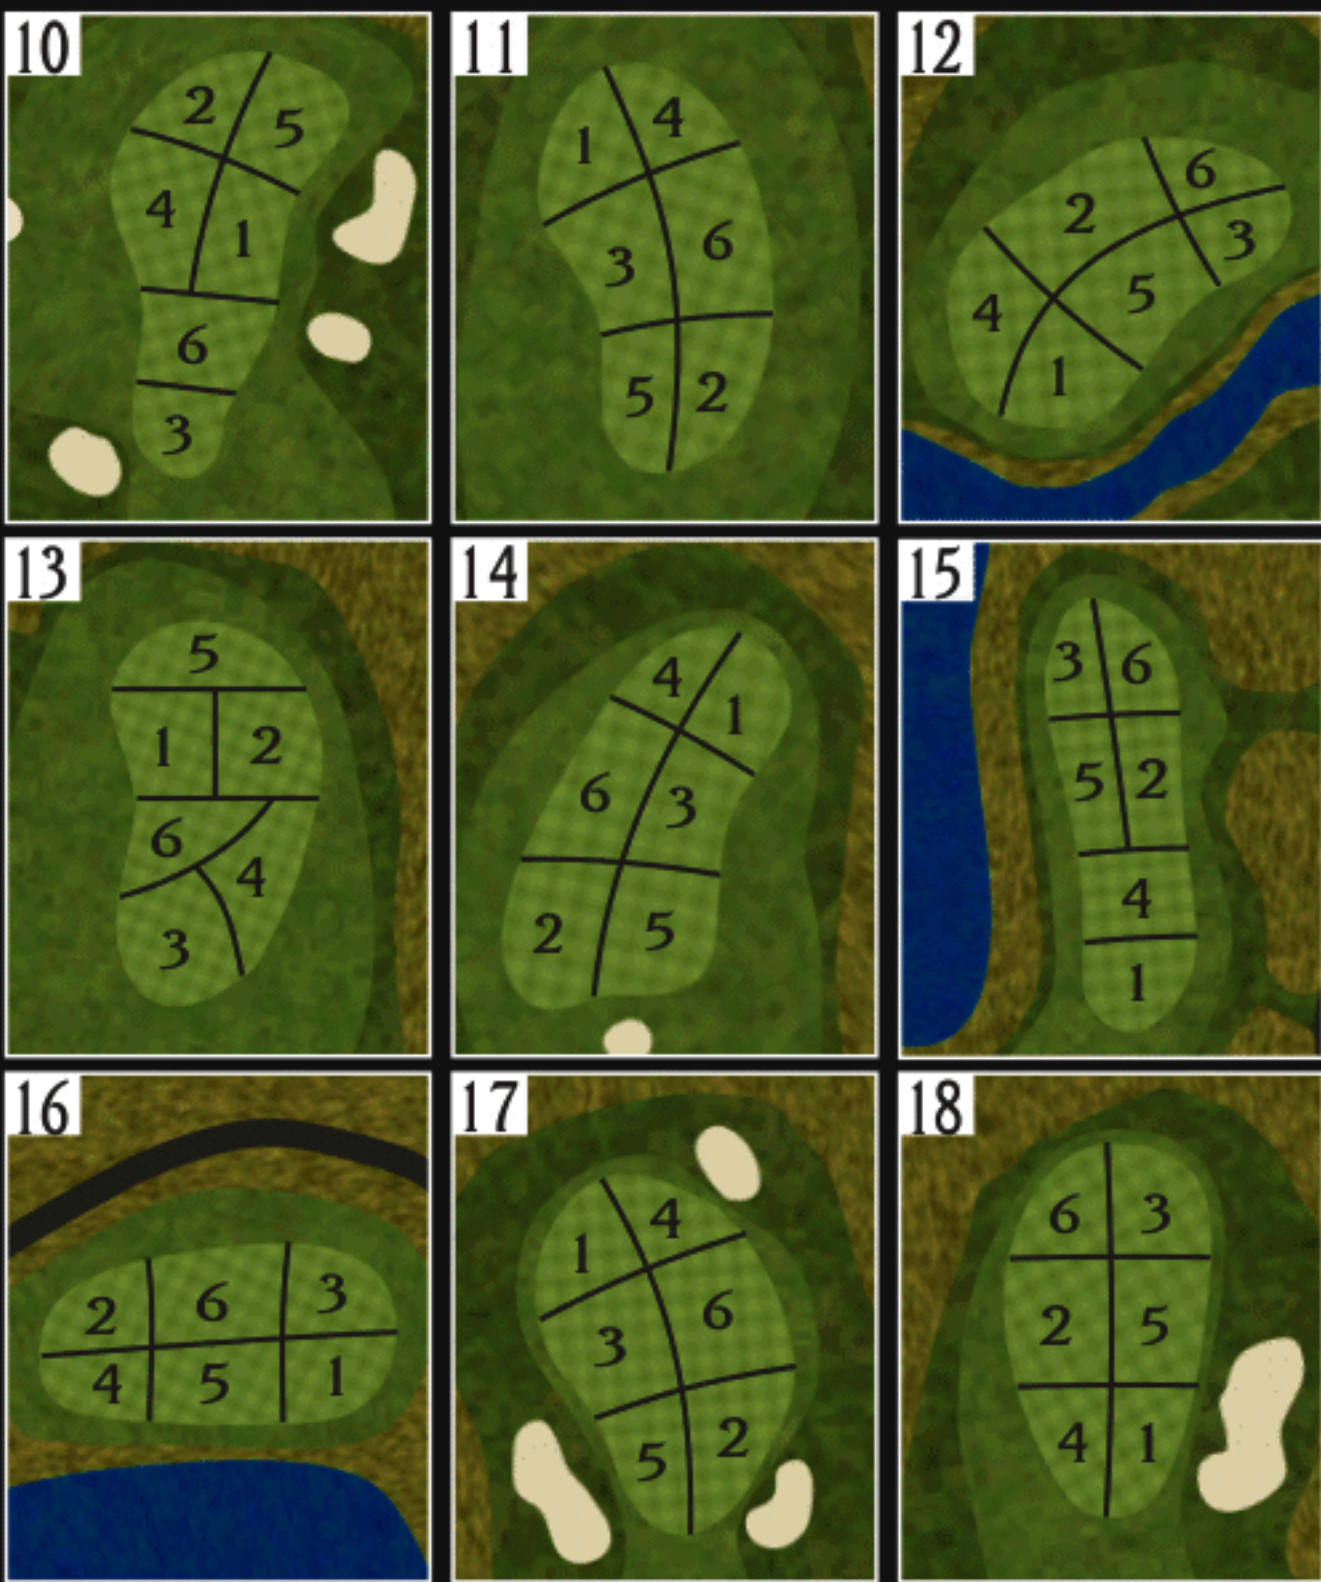

TODAY'S PIN PLACEMENT

TODAY'S PIN PLACEMENT

HOLE	1	2	3	4	5	6	7	8	9	OUT
BLACK	443	160	201	120	152	145	102	165	174	1665
WHITE	414	143	178	103	146	129	86	134	161	1494
YELLOW	292	119	143	81	105	115	70	106	93	1124

HCP 1 3 5 17 7 13 15 11 9 OUT

PAR 4 3 3 3 3 3 3 3 3 28

RCGA RULES GOVERN ALL PLAY

Players in golf carts must stay on the cart paths at all times.
Proper golf attire is required at all times.
Please replace divots, repair ball marks and rake bunkers.

SCORER

DATE

ATTESTED

HOLE	10	11	12	13	14	15	16	17	18	IN	TOTAL
BLACK	146	211	164	165	187	151	156	171	393	1743	3408
WHITE	115	189	142	125	170	132	144	155	367	1539	3033
YELLOW	100	173	89	94	155	96	65	142	325	1239	2363

HCP 18 2 8 16 14 12 4 10 6 IN TOTAL HCP NET

PAR 3 3 3 3 3 3 3 3 4 28 56

RESTAURANT

NINE18

905-500-0918